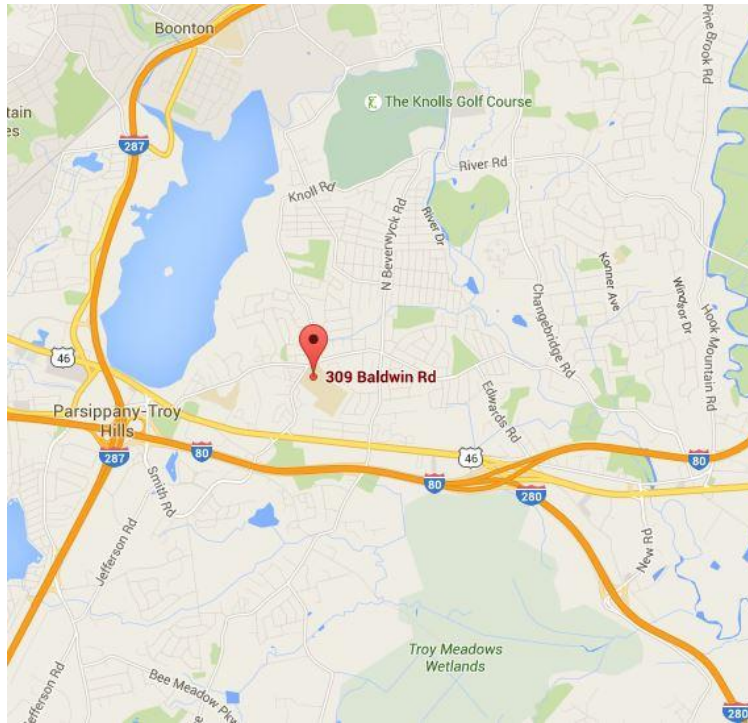

Parsippany High School
309 Baldwin Rd, Parsippany, NJ 07054

Off Rte 46. Easily accessible from Rtes 287, 80, and 280.

The easiest entry to school property is from Baldwin Rd. (Your GPS, app, or direction website may direct you to the entrance on Vail Rd., which will take you through a lot of parking lots behind the school to get to the entrance.) There is a road alongside the school posted as 'Hawk's Trail'. Take Hawk's Trail past the school to the parking lot. The best entrance to the dance area is marked below. The asterisks (*) indicate the dance halls. There will be signs outside and inside.